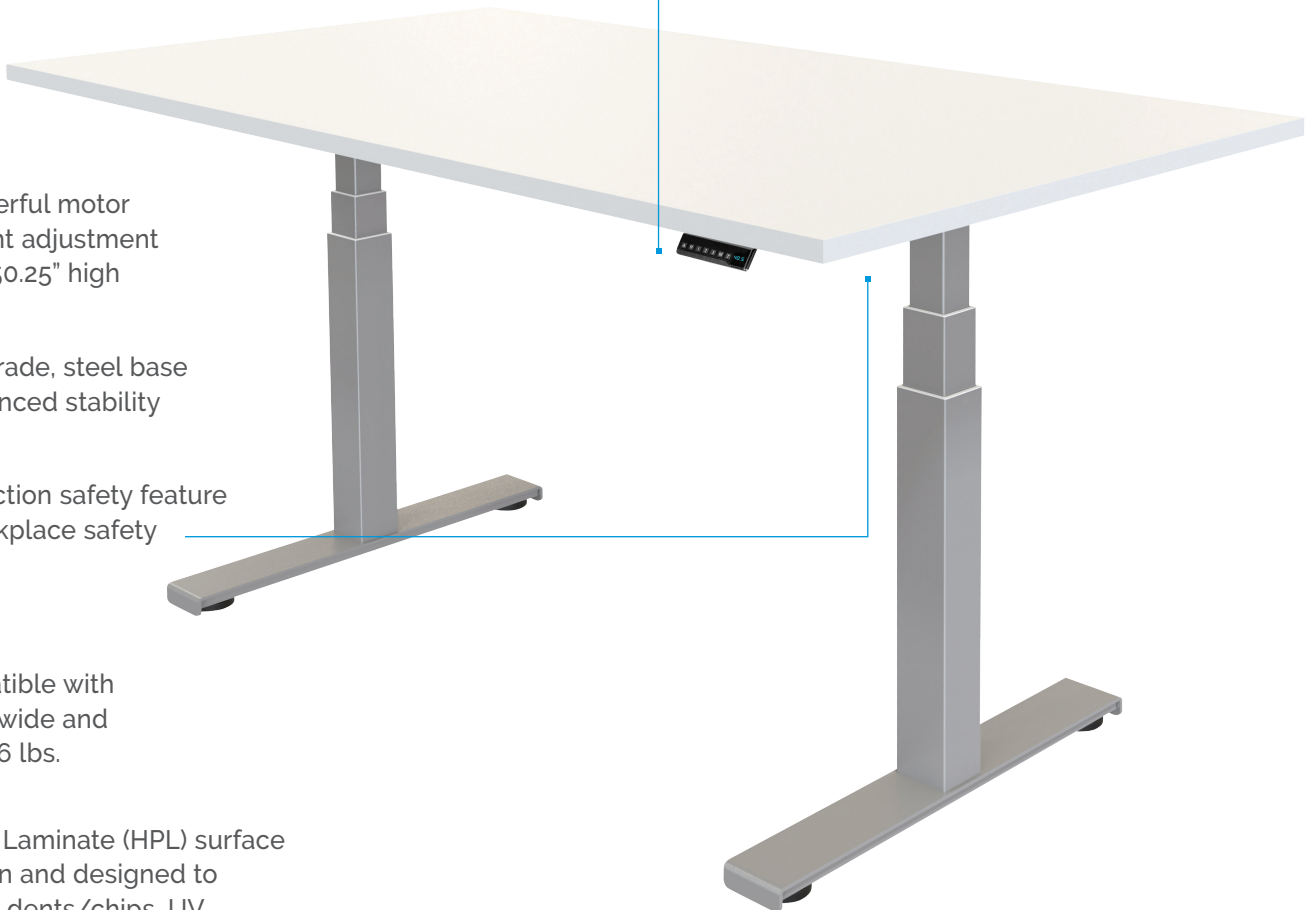

CAMBIO™

Height Adjustable Desk Base

Increase activity with optional alert to remind you to alternate between sitting and standing

Easily go from sitting to standing with handset that features three programmable memory settings

Quiet yet powerful motor provides height adjustment from 24.75" - 50.25" high

Commercial grade, steel base provides enhanced stability

Collision detection safety feature enhances workplace safety

Base is compatible with tops 48" - 72" wide and holds up to 176 lbs.

High Pressure Laminate (HPL) surface is easy to clean and designed to be resistant to dents/chips, UV rays, stains and scratches

Top and base sold and shipped separately

ADA Compliant

CAMBIO™

Height Adjustable Desk Base

Top and base sold and shipped separately

Base Only / Matte Silver	9682001
Weight Capacity	176 lbs
Price	

Base Warranty	15 Year Structural 7 Year Mechanical
Top Warranty	5 Year

 [Click to Watch Product Video](#)